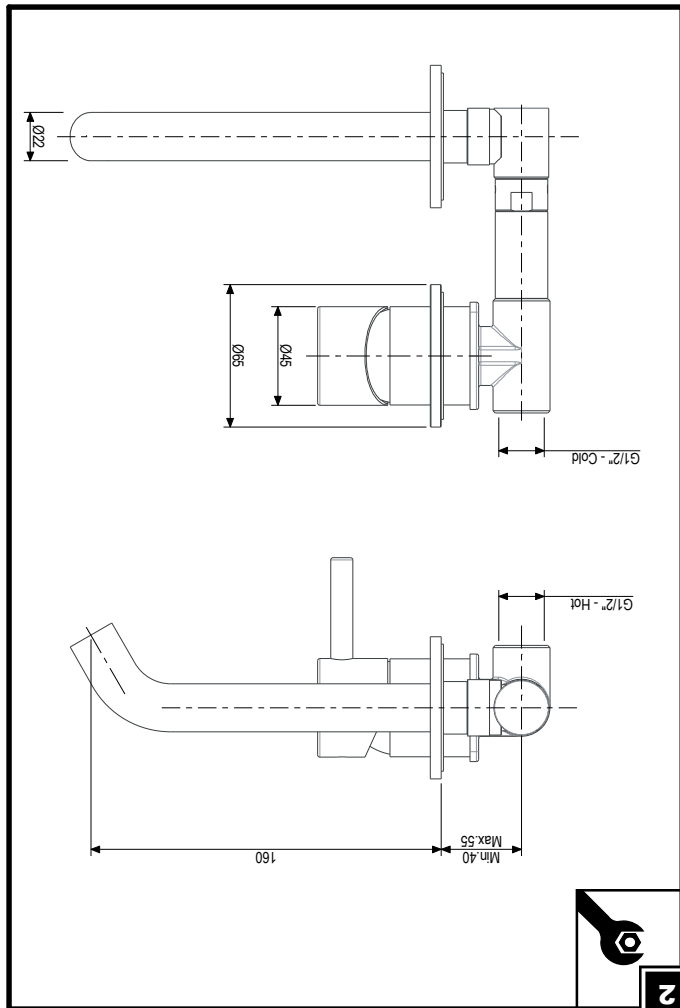

Made in Italy

	P	P bar	0.5		1		
	T	°C					
	Q	l/min.	12				