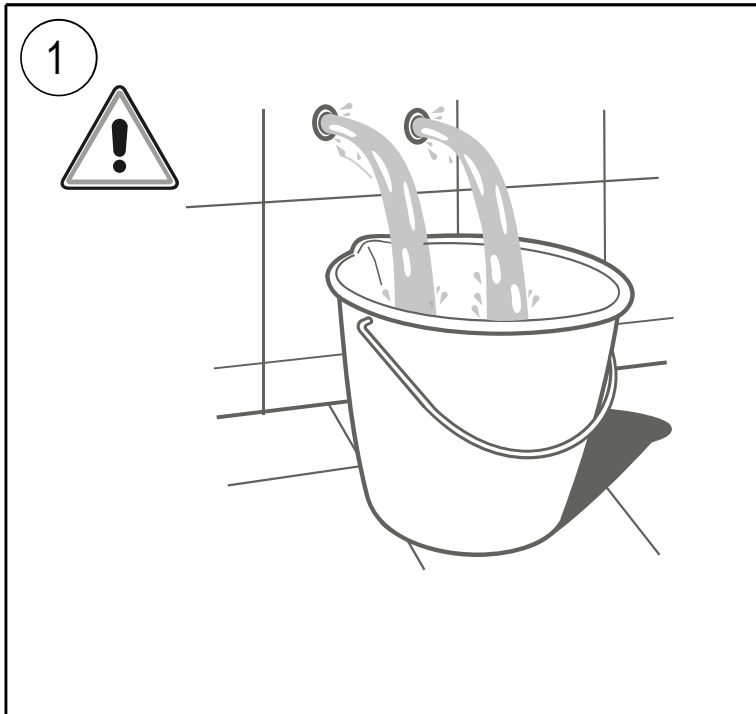

Made in Italy

	P	P bar	0.5		1		
	T	°C					
	Q	l/min.	12				