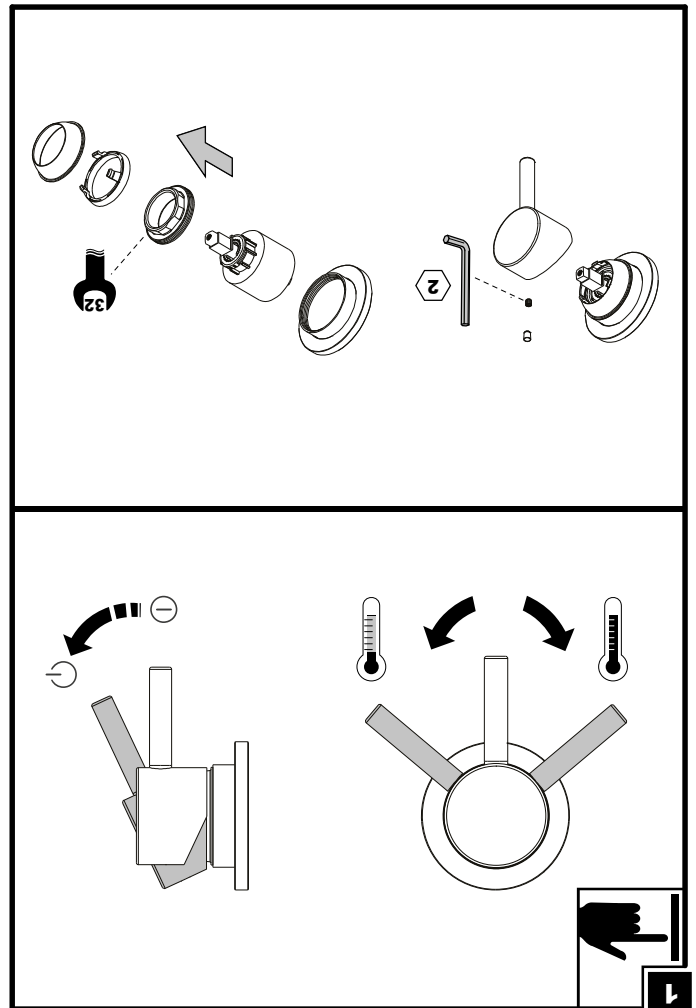

Made in Italy

	P	P bar	0.5		1		
	T	°C					
	Q	l/min.	12				