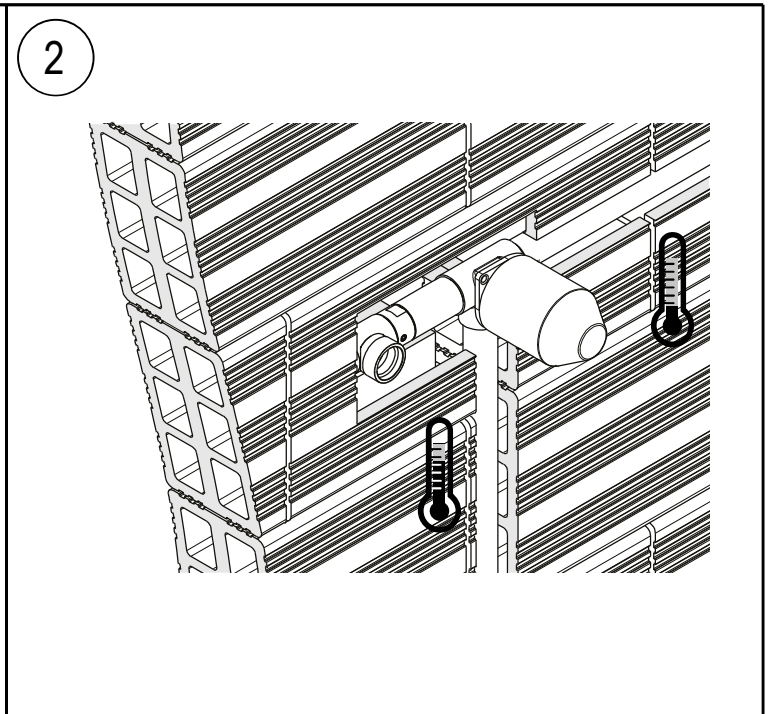

Made in Italy

	P	P bar	0.5		1		
	T	°C					
	Q	l/min.	12				