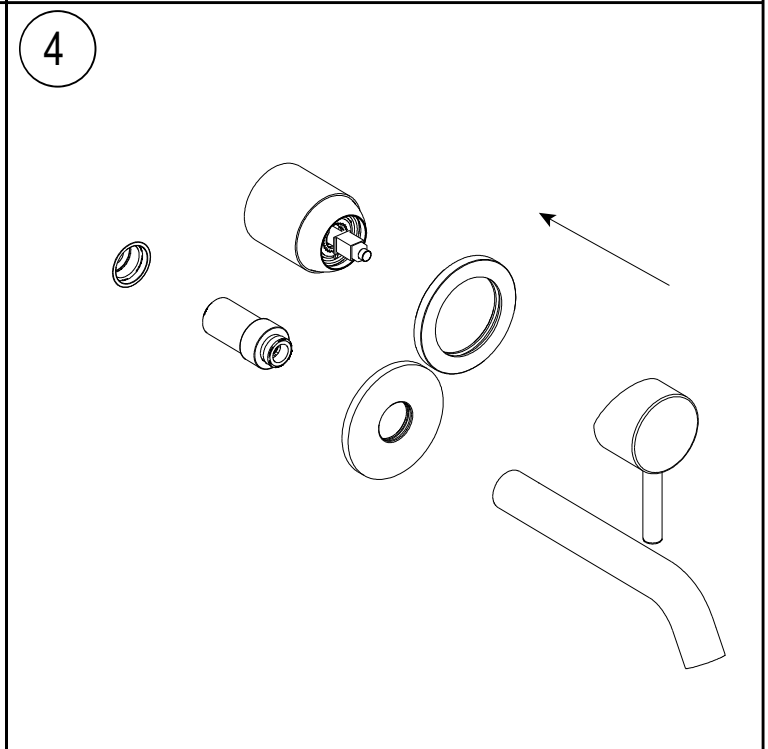

Made in Italy

	P	P bar	0.5		1		
	T	°C					
	Q	l/min.	12				